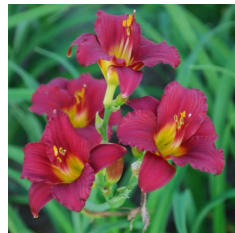

W. Marigold (Mix)

X. Petunia (Mix)

Y. Salvia (Red)

Z. Salvia (Blue)

AA. Columbine

BB. Coneflower

CC. Daylily

DD. Heuchera

Sample 10" Basket
Choose from EE or FF
(Sun) or GG (Shade)

Sample 12" Planter
HH. Mixed Sun
II. Mixed Shade

Sample Succulents
JJ. Succulent Bowl

EE. Calibrochoa Mix

FF. Botanical Bouquet

GG. Brick Road