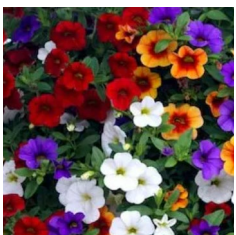

W. Marigold (Mix)

X. Petunia (Mix)

Y. Salvia (Red)

Z. Salvia (Blue)

AA. Columbine

BB. Coneflower

CC. Daylily

DD. Heuchera

Sample 10" Basket
Choose from EE or FF
(Sun) or GG (Shade)

Sample 12" Planter
HH. Mixed Sun
II. Mixed Shade

Sample Succulents
JJ. Succulent Bowl

EE. Calibrochoa Mix

FF. Botanical Bouquet

GG. Brick Road