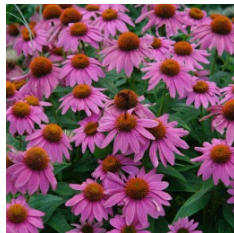

W. Marigold (Mix)

X. Petunia (Mix)

Y. Salvia (Red)

Z. Salvia (Blue)

AA. Columbine

BB. Coneflower

CC. Daylily

DD. Heuchera

Sample 10" Basket
Choose from EE or FF
(Sun) or GG (Shade)

Sample 12" Planter
HH. Mixed Sun
II. Mixed Shade

Sample Succulents
JJ. Succulent Bowl

EE. Calibrochoa Mix

FF. Botanical Bouquet

GG. Brick Road