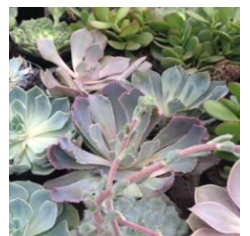

W. Marigold (Mix)

X. Petunia (Mix)

Y. Salvia (Red)

Z. Salvia (Blue)

AA. Columbine

BB. Coneflower

CC. Daylily

DD. Heuchera

Sample 10" Basket
Choose from EE or FF
(Sun) or GG (Shade)

Sample 12" Planter
HH. Mixed Sun
II. Mixed Shade

Sample Succulents
JJ. Succulent Bowl

EE. Calibrochoa Mix

FF. Botanical Bouquet

GG. Brick Road