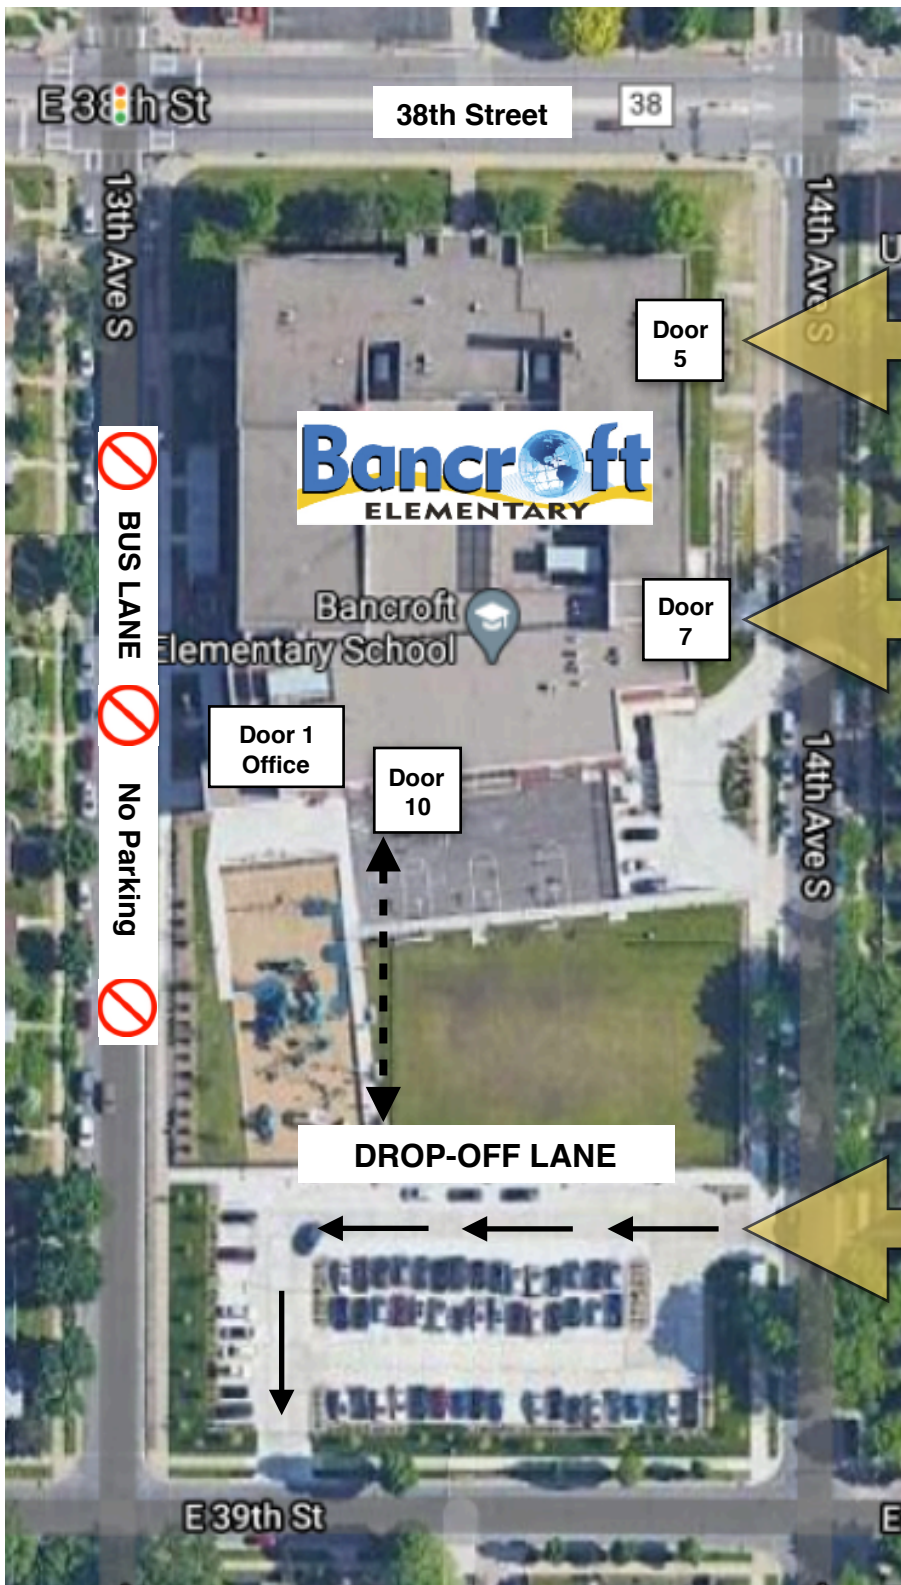

Bancroft Drop-off & Pick-up

Together, we can keep everybody safe!

Please note: Parents/caregivers will NOT be allowed to enter the building.

DROP-OFF: All student drop-offs should use the lane in the parking lot. Students enter through Door 10. (High-5: please drop off at Door 5)

PICK-UP: See pick-up locations below. Drivers will remain in their vehicles. Bancroft staff will radio for students to exit the building.

WALKERS
Students who walk to school should enter through **Door 10**.
Pick-up: Walking parents/caregivers, wait outside Door 10 (last name A-M) or Door 7 (N-Z).

DOOR 5: High-5 ONLY
Drop-off & Pick-Up

DOOR 7:
Pick-up for last names N-Z
Please park on 14th Avenue.

DOOR 10:
Pick-up for last names A-M
Please park in the lane or lot.